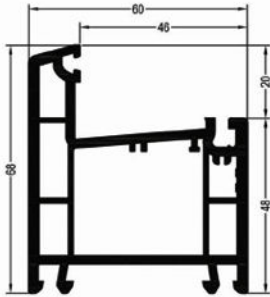

E-60 DOOR SYSTEM

Frame 68/60