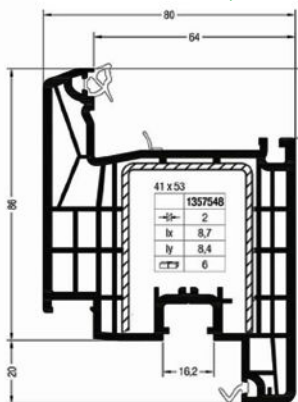

Vertical cross section
entrance door sash Z98 ED60
(inward opening)
threshold 24mm

E-70 DOOR SYSTEM

Vertical cross section entrance door Sash Z98 Brill
(inward opening)
threshold 24mm (54mm)

Vertical cross section entrance door Sash T118 Brill
(outward opening)
threshold 24mm (54mm)

Threshold for renovation 24mm

Threshold for new buildings 54mm

SYNEGO DOOR SYSTEM

Frame 72/80 SYNEGO MD

Sash Z84 SYNEGO (for internal or balcony doors)

Sash T106 SYNEGO (for internal or balcony doors)

Frame 82/80 SYNEGO MD

Threshold SYNEGO for Sash Z

Threshold SYNEGO for Sash T

Sash Z104 SYNEGO

Vertical cross section Sash Z104 threshold Z

Vertical cross section Sash T126 threshold T

Sash T126 SYNEGO

GENEO DOOR SYSTEM

Frame 72/86 GENE0