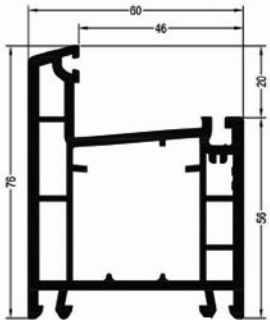

Frame 76/60