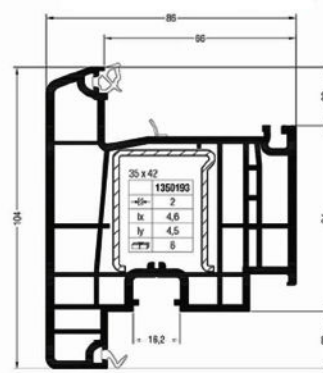

Sash T104 GENE0
(for internal or balcony doors)