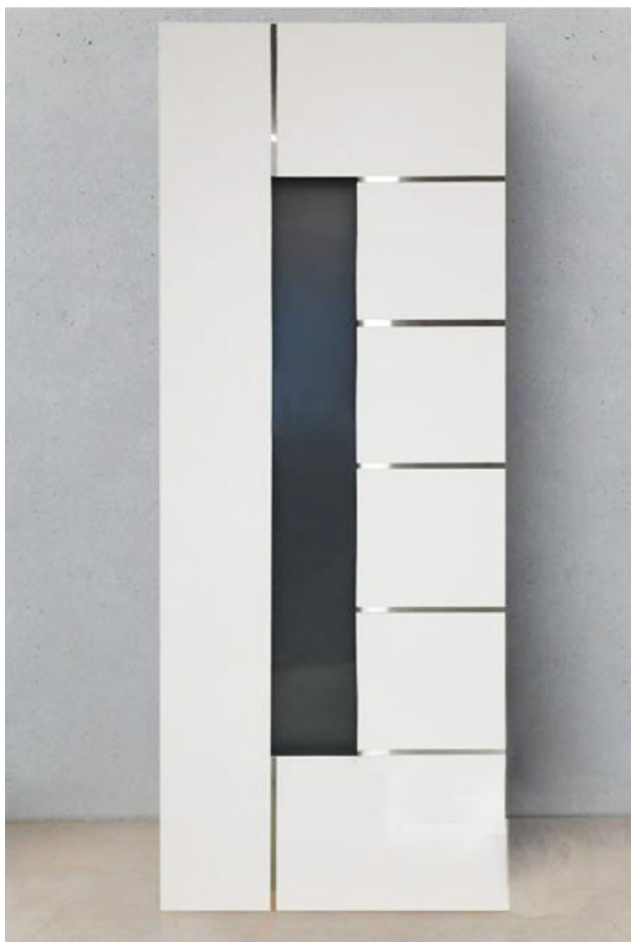

55

Door filling
Model: Vertical V31
Decor: white/aluminum