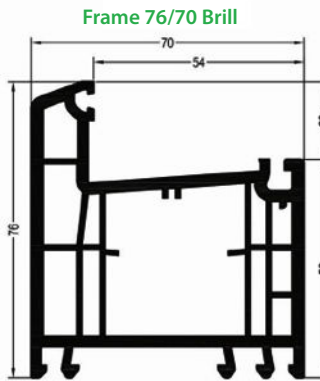

Vertical cross section
entrance door sash Z98 ED60
(inward opening)
threshold 24mm

E-70 DOOR SYSTEM

Vertical cross section entrance door Sash Z98 Brill
(inward opening)
threshold 24mm (54mm)

Vertical cross section entrance door Sash T118 Brill
(outward opening)
threshold 24mm (54mm)