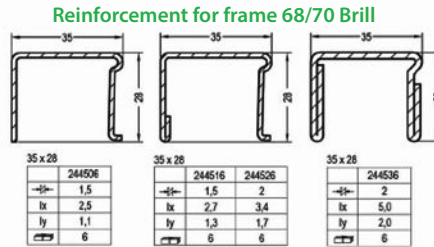

Door connection
(for doors without threshold)

Threshold for renovation 24mm
(installation on ready floor)

Threshold for new buildings 54mm
(installation on bonded screed)

Vertical cross section
entrance door sash T118 ED60
(outward opening)
threshold 54mm

Vertical cross section
entrance door sash Z98 ED60
(inward opening)
threshold 24mm

E-70 DOOR SYSTEM

Vertical cross section entrance door Sash Z98 Brill
(inward opening)
threshold 24mm (54mm)

Vertical cross section entrance door Sash T118 Brill
(outward opening)
threshold 24mm (54mm)