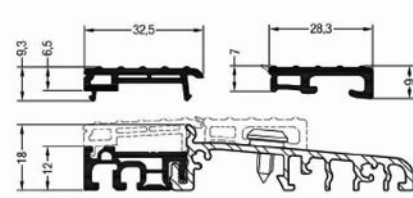

Threshold GENE0 for Sash T

Vertical cross section
Sash Z97, threshold Z

Vertical cross section
Sash T117, threshold T

EDMONTON

Address:
6735 50 St NW
T6B 3M6

Phone:
780-292-2848

LOCATION:

CALGARY