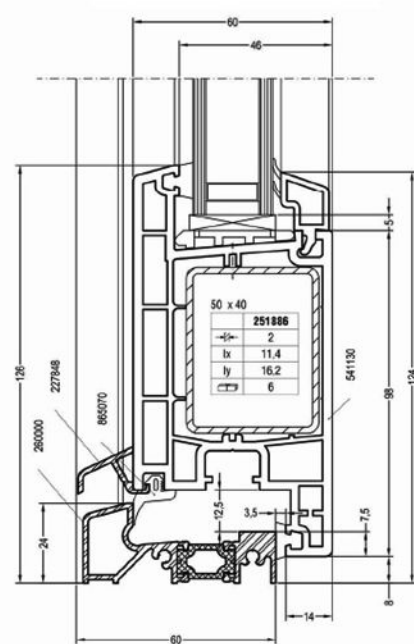

Door connection
(for doors without threshold)

Threshold for renovation 24mm
(installation on ready floor)

Threshold for new buildings 54mm
(installation on bonded screed)

Vertical cross section
entrance door sash T118 ED60
(outward opening)
threshold 54mm

Vertical cross section
entrance door sash Z98 ED60
(inward opening)
threshold 24mm

E-70 DOOR SYSTEM

Vertical cross section entrance door Sash Z98 Brill
(inward opening)
threshold 24mm (54mm)

Vertical cross section entrance door Sash T118 Brill
(outward opening)
threshold 24mm (54mm)