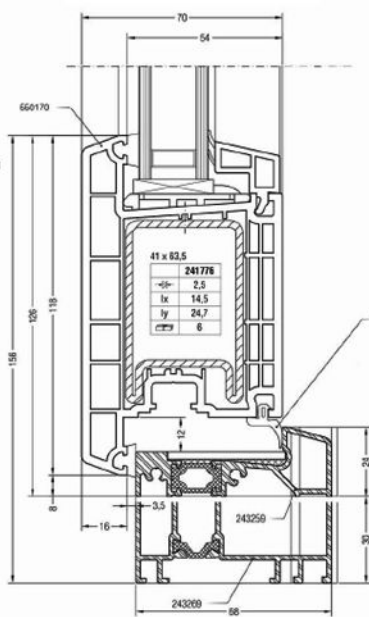

Door connection
(for doors without threshold)

Threshold for renovation 24mm
(installation on ready floor)

Threshold for new buildings 54mm
(installation on bonded screed)

Vertical cross section
entrance door sash T118 ED60
(outward opening)
threshold 54mm

Vertical cross section
entrance door sash Z98 ED60
(inward opening)
threshold 24mm

E-70 DOOR SYSTEM

Vertical cross section entrance door Sash Z98 Brill
(inward opening)
threshold 24mm (54mm)

Vertical cross section entrance door Sash T118 Brill
(outward opening)
threshold 24mm (54mm)