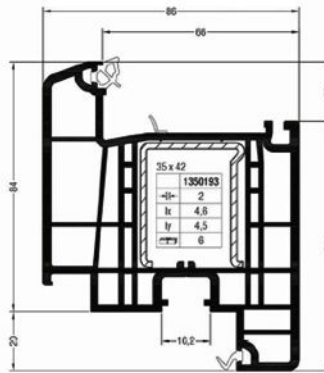

Sash Z84 GENE0
(for internal or balcony doors)