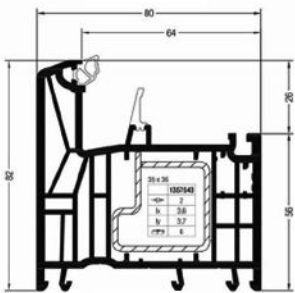

Vertical cross section
entrance door sash Z98 ED60
(inward opening)
threshold 24mm

E-70 DOOR SYSTEM

Vertical cross section entrance door Sash Z98 Brill
(inward opening)
threshold 24mm (54mm)

Vertical cross section entrance door Sash T118 Brill
(outward opening)
threshold 24mm (54mm)

Threshold for renovation 24mm

Threshold for new buildings 54mm

SYNEGO DOOR SYSTEM

Frame 72/80 SYNEGO MD

Sash Z84 SYNEGO (for internal or balcony doors)

Sash T106 SYNEGO (for internal or balcony doors)

Frame 82/80 SYNEGO MD

Threshold SYNEGO for Sash Z

Threshold SYNEGO for Sash T

Sash Z104 SYNEGO

Vertical cross section Sash Z104 threshold Z

Vertical cross section Sash T126 threshold T

Sash T126 SYNEGO

GENEO DOOR SYSTEM

Frame 72/86 GENE0