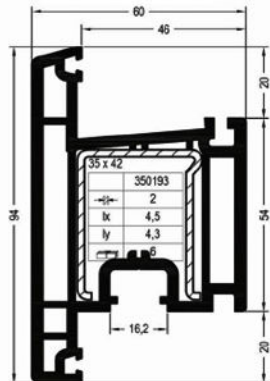

Sash T94 ED60
(for internal doors)