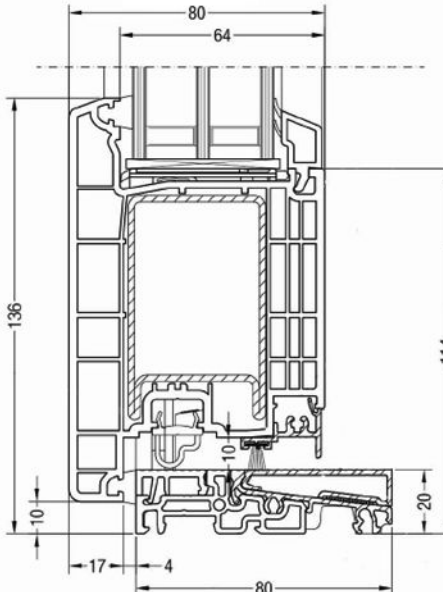

Vertical cross section
entrance door sash Z98 ED60
(inward opening)
threshold 24mm

E-70 DOOR SYSTEM

Vertical cross section entrance door Sash Z98 Brill
(inward opening)
threshold 24mm (54mm)

Vertical cross section entrance door Sash T118 Brill
(outward opening)
threshold 24mm (54mm)

Threshold SYNEGO for Sash Z

Threshold SYNEGO for Sash T

Sash Z104 SYNEGO

Vertical cross section Sash Z104 threshold Z

Vertical cross section Sash T126 threshold T

Sash T126 SYNEGO

GENEO DOOR SYSTEM

Frame 72/86 GENE0