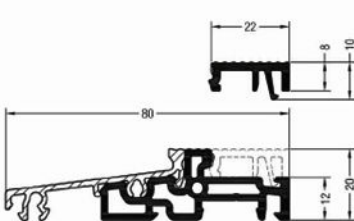

Threshold SYNEGO for Sash Z