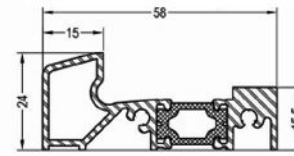

Door connection
(for doors without threshold)

Threshold for renovation 24mm
(installation on ready floor)

Threshold for new buildings 54mm
(installation on bonded screed)

Vertical cross section
entrance door sash T118 ED60
(outward opening)
threshold 54mm