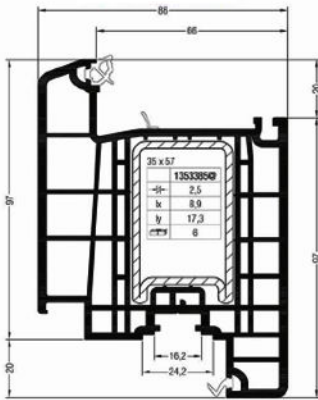

Sash Z97 GENE0
for entrance doors