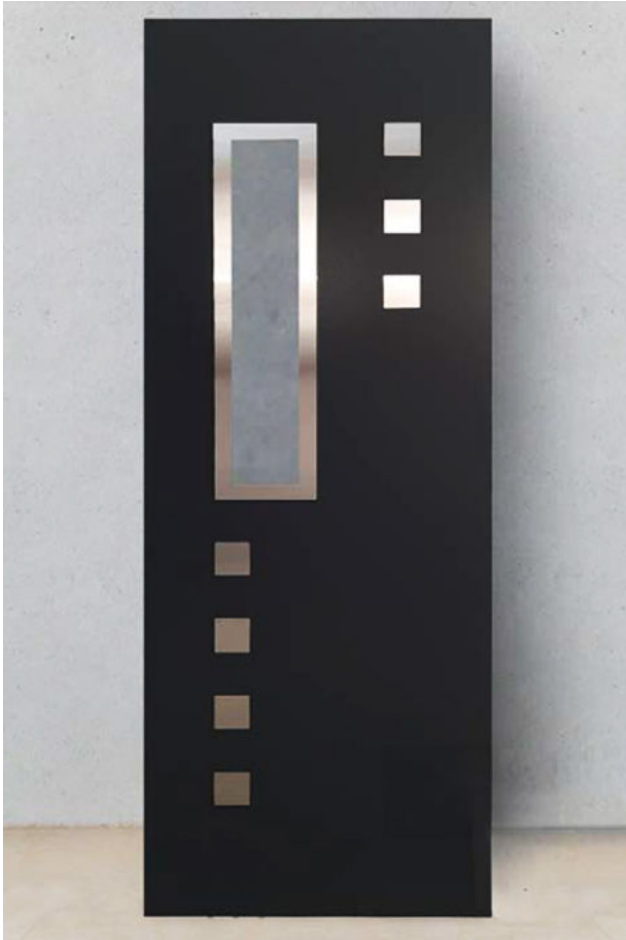

Non-standard, confirm availability

33

Door filling
Model: Vertical V25
Decor: anthracite