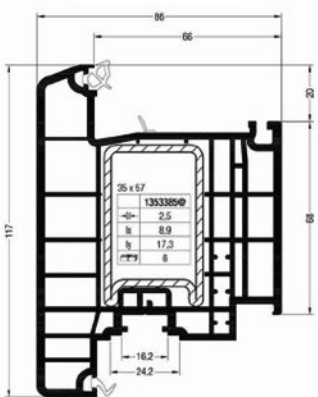

Sash T117 GENE0
for entrance doors