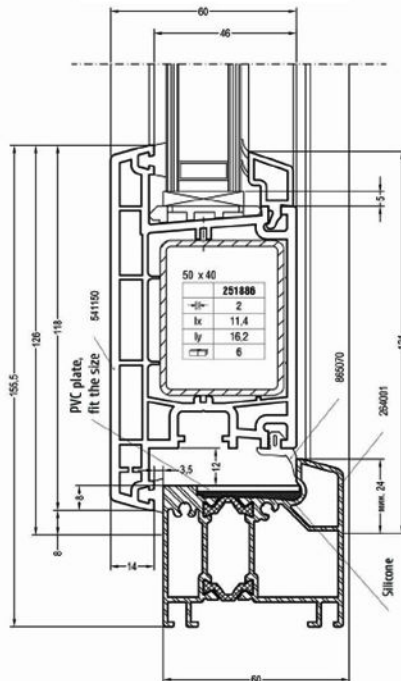

Door connection
(for doors without threshold)

Threshold for renovation 24mm
(installation on ready floor)

Threshold for new buildings 54mm
(installation on bonded screed)

Vertical cross section
entrance door sash T118 ED60
(outward opening)
threshold 54mm

Vertical cross section
entrance door sash Z98 ED60
(inward opening)
threshold 24mm

E-70 DOOR SYSTEM

Vertical cross section entrance door Sash Z98 Brill
(inward opening)
threshold 24mm (54mm)

Vertical cross section entrance door Sash T118 Brill
(outward opening)
threshold 24mm (54mm)