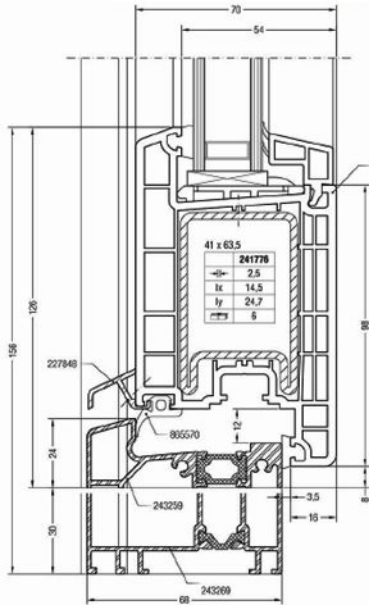

Door connection
(for doors without threshold)

Threshold for renovation 24mm
(installation on ready floor)

Threshold for new buildings 54mm
(installation on bonded screed)

Vertical cross section
entrance door sash T118 ED60
(outward opening)
threshold 54mm

Vertical cross section
entrance door sash Z98 ED60
(inward opening)
threshold 24mm

E-70 DOOR SYSTEM

Vertical cross section entrance door Sash Z98 Brill
(inward opening)
threshold 24mm (54mm)

Vertical cross section entrance door Sash T118 Brill
(outward opening)
threshold 24mm (54mm)