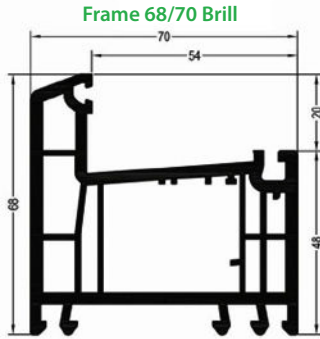

Door connection
(for doors without threshold)

Threshold for renovation 24mm
(installation on ready floor)

Threshold for new buildings 54mm
(installation on bonded screed)

Vertical cross section
entrance door sash T118 ED60
(outward opening)
threshold 54mm

Vertical cross section
entrance door sash Z98 ED60
(inward opening)
threshold 24mm

E-70 DOOR SYSTEM

Vertical cross section entrance door Sash Z98 Brill
(inward opening)
threshold 24mm (54mm)

Vertical cross section entrance door Sash T118 Brill
(outward opening)
threshold 24mm (54mm)