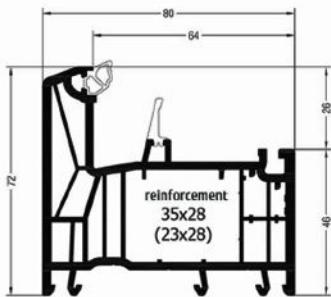

Vertical cross section
entrance door sash Z98 ED60
(inward opening)
threshold 24mm

E-70 DOOR SYSTEM

Vertical cross section entrance door Sash Z98 Brill
(inward opening)
threshold 24mm (54mm)

Vertical cross section entrance door Sash T118 Brill
(outward opening)
threshold 24mm (54mm)

Threshold for renovation 24mm

Threshold for new buildings 54mm

SYNEGO DOOR SYSTEM

Frame 72/80 SYNEGO MD

Sash Z84 SYNEGO (for internal or balcony doors)

Sash T106 SYNEGO (for internal or balcony doors)

Frame 82/80 SYNEGO MD