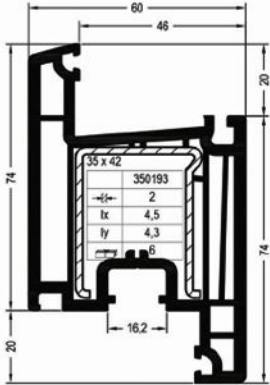

E-60 DOOR SYSTEM

Frame 68/60

Frame 76/60

Sash Z74 ED60
(for internal doors)

Sash T94 ED60
(for internal doors)

Reinforcement for frame 68/60

Reinforcement for frame 76/60

Weather strip