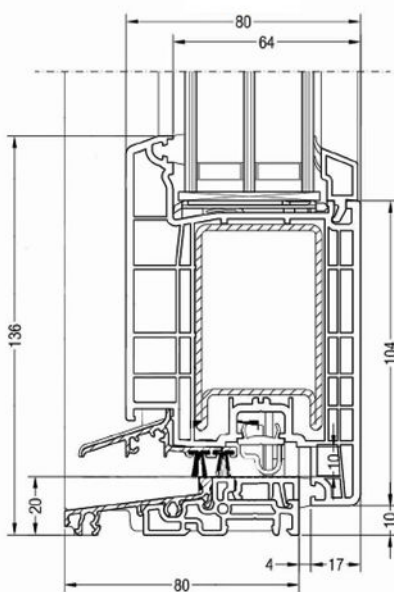

Vertical cross section
entrance door sash Z98 ED60
(inward opening)
threshold 24mm

E-70 DOOR SYSTEM

Vertical cross section entrance door Sash Z98 Brill
(inward opening)
threshold 24mm (54mm)

Vertical cross section entrance door Sash T118 Brill
(outward opening)
threshold 24mm (54mm)

Threshold SYNEGO for Sash Z

Threshold SYNEGO for Sash T

Sash Z104 SYNEGO

Vertical cross section Sash Z104 threshold Z

Vertical cross section Sash T126 threshold T

Sash T126 SYNEGO

GENEO DOOR SYSTEM

Frame 72/86 GENE0