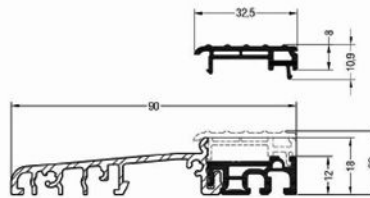

Frame 86/86 GENE0

Sash Z97 GENE0
for entrance doors

Sash T117 GENE0
for entrance doors

Sash Z84 GENE0
(for internal or balcony doors)

Sash T104 GENE0
(for internal or balcony doors)

Threshold GENE0 for Sash Z