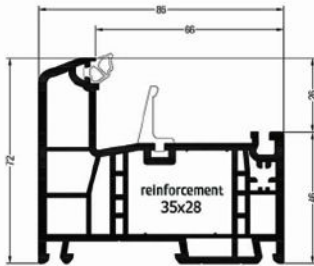

Threshold SYNEGO for Sash Z

Threshold SYNEGO for Sash T

Sash Z104 SYNEGO

Vertical cross section Sash Z104 threshold Z

Vertical cross section Sash T126 threshold T

Sash T126 SYNEGO

GENEO DOOR SYSTEM

Frame 72/86 GENE0