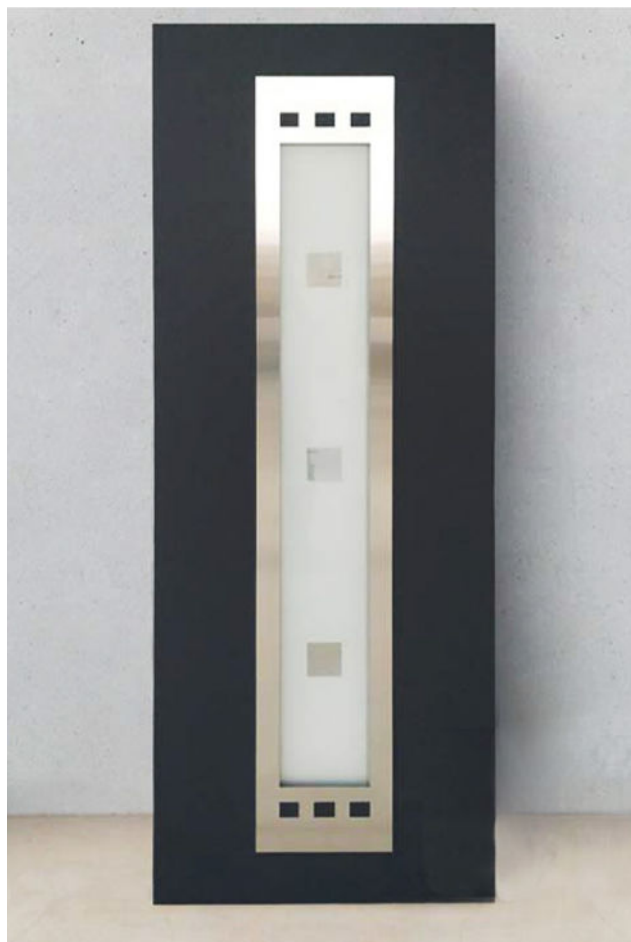

Non-standard, confirm availability

59

Door filling
Model: Vertical V13
Decor: anthracite