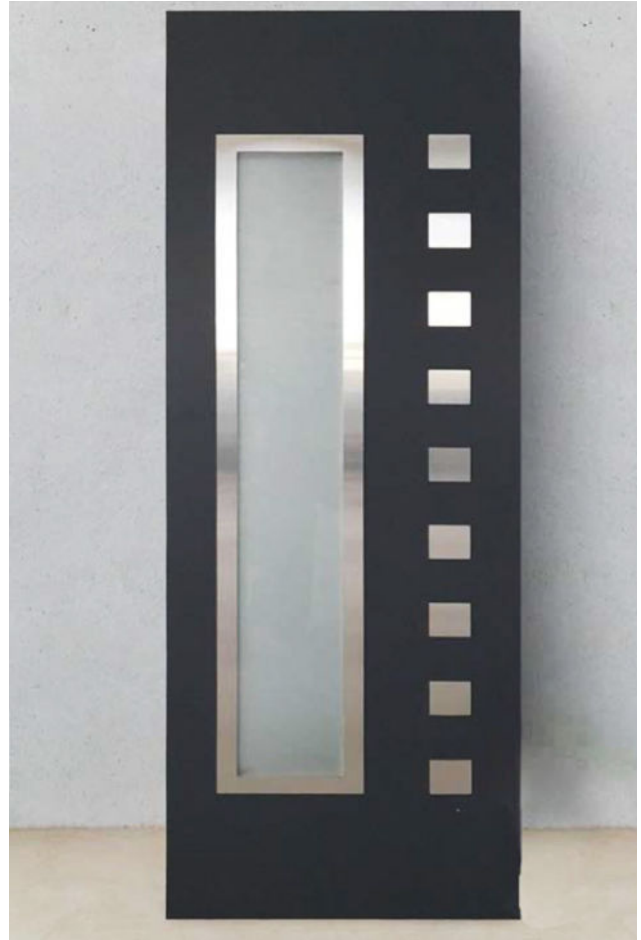

www.permasol.ca

HPL PANEL DOORS

1

Door filling
Model: Vertical V31
Decor: antique

2

Door filling
Model: Square S10
Decor: golden oak

All panel designs are available in a variety of colours

3

Door filling
Model: V29
Decor: walnut

4

Door filling
Model: Novelty
Decor: antique

5

Door filling
Model: Line L02
Decor: anthracite

6

Door filling
Model: Vertical V04
Decor: anthracite

7

Door filling
Model: Vertical V08
Decor: mooreiche oak

8

Door filling
Model: Horizontal H02
Decor: walnut

9

Door filling
Model: Vertical V09
Decor: anthracite

10

Door filling
Model: Square S10
Decor: white

11

Door filling
Model: Vertical V05
Decor: golden oak

12

Door filling
Model: Square S01
Decor: white

13

Door filling
Model: Vertical V17
Decor: mooreiche oak

14

Door filling
Model: Line L01
Decor: white

Check availability