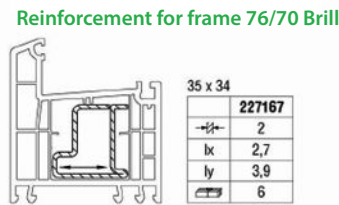

Door connection
(for doors without threshold)

Threshold for renovation 24mm
(installation on ready floor)

Threshold for new buildings 54mm
(installation on bonded screed)

Vertical cross section
entrance door sash T118 ED60
(outward opening)
threshold 54mm

Vertical cross section
entrance door sash Z98 ED60
(inward opening)
threshold 24mm

E-70 DOOR SYSTEM

Vertical cross section entrance door Sash Z98 Brill
(inward opening)
threshold 24mm (54mm)

Vertical cross section entrance door Sash T118 Brill
(outward opening)
threshold 24mm (54mm)