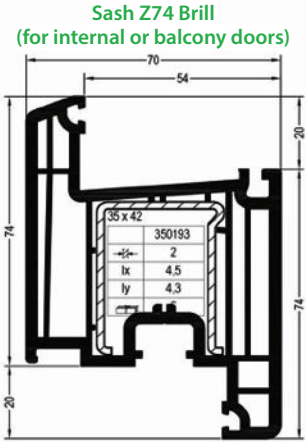

Door connection
(for doors without threshold)

Threshold for renovation 24mm
(installation on ready floor)

Threshold for new buildings 54mm
(installation on bonded screed)

Vertical cross section
entrance door sash T118 ED60
(outward opening)
threshold 54mm

Vertical cross section
entrance door sash Z98 ED60
(inward opening)
threshold 24mm

E-70 DOOR SYSTEM

Vertical cross section entrance door Sash Z98 Brill
(inward opening)
threshold 24mm (54mm)

Vertical cross section entrance door Sash T118 Brill
(outward opening)
threshold 24mm (54mm)