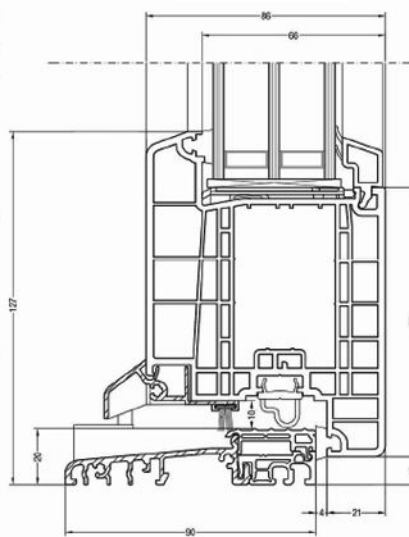

Vertical cross section
Sash Z97, threshold Z