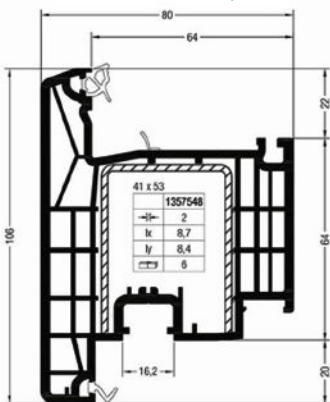

Vertical cross section
entrance door sash Z98 ED60
(inward opening)
threshold 24mm

E-70 DOOR SYSTEM

Vertical cross section entrance door Sash Z98 Brill
(inward opening)
threshold 24mm (54mm)

Vertical cross section entrance door Sash T118 Brill
(outward opening)
threshold 24mm (54mm)

Threshold for renovation 24mm

Threshold for new buildings 54mm

SYNEGO DOOR SYSTEM

Frame 72/80 SYNEGO MD

Sash Z84 SYNEGO (for internal or balcony doors)

Sash T106 SYNEGO (for internal or balcony doors)

Frame 82/80 SYNEGO MD

Threshold SYNEGO for Sash Z

Threshold SYNEGO for Sash T

Sash Z104 SYNEGO

Vertical cross section Sash Z104 threshold Z

Vertical cross section Sash T126 threshold T

Sash T126 SYNEGO

GENEO DOOR SYSTEM

Frame 72/86 GENE0