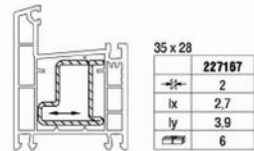

Reinforcement for frame 76/60