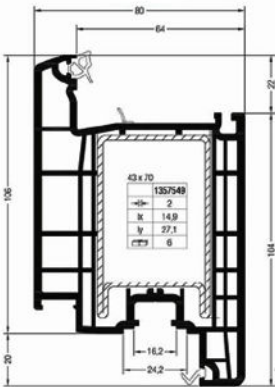

Sash T126 SYNEGO