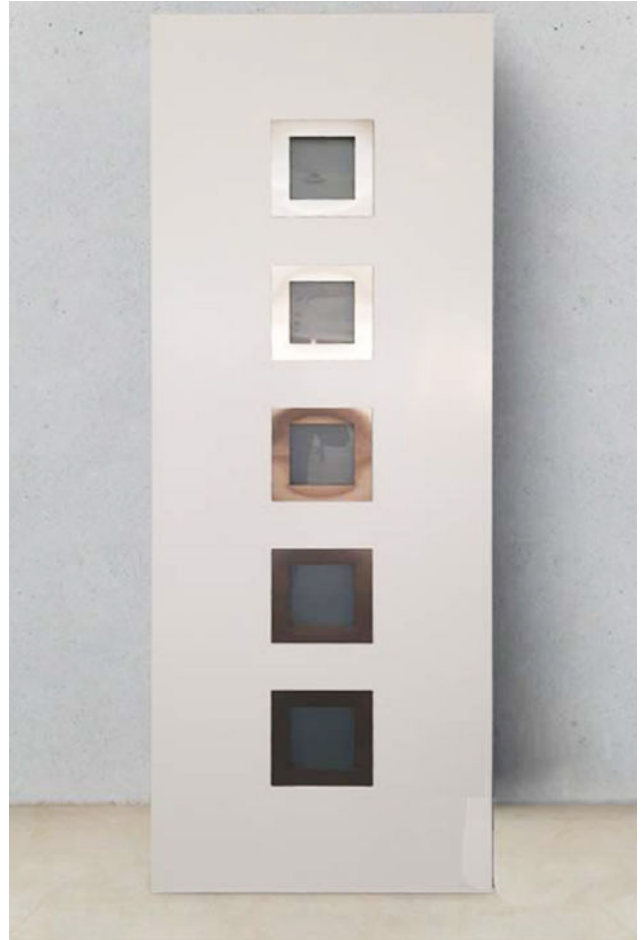

www.permasol.ca

HPL PANEL DOORS

1

Door filling
Model: Vertical V31
Decor: antique

2

Door filling
Model: Square S10
Decor: golden oak

All panel designs are available in a variety of colours

3

Door filling
Model: V29
Decor: walnut

4

Door filling
Model: Novelty
Decor: antique

5

Door filling
Model: Line L02
Decor: anthracite

6

Door filling
Model: Vertical V04
Decor: anthracite

7

Door filling
Model: Vertical V08
Decor: mooreiche oak

8

Door filling
Model: Horizontal H02
Decor: walnut

9

Door filling
Model: Vertical V09
Decor: anthracite

10

Door filling
Model: Square S10
Decor: white

11

Door filling
Model: Vertical V05
Decor: golden oak

12

Door filling
Model: Square S01
Decor: white

13

Door filling
Model: Vertical V17
Decor: mooreiche oak

14

Door filling
Model: Line L01
Decor: white

Check availability