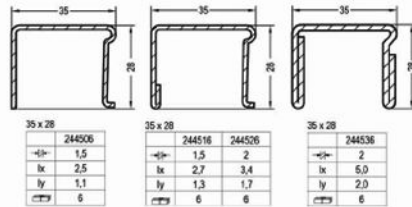

E-60 DOOR SYSTEM

Frame 68/60

Frame 76/60

Sash Z74 ED60
(for internal doors)

Sash T94 ED60
(for internal doors)

Reinforcement for frame 68/60

Reinforcement for frame 76/60

Weather strip

Door connection
(for doors without threshold)

Threshold for renovation 24mm
(installation on ready floor)

Threshold for new buildings 54mm
(installation on bonded screed)

Vertical cross section
entrance door sash T118 ED60
(outward opening)
threshold 54mm

Vertical cross section
entrance door sash Z98 ED60
(inward opening)
threshold 24mm

E-70 DOOR SYSTEM

Vertical cross section entrance door Sash Z98 Brill
(inward opening)
threshold 24mm (54mm)

Vertical cross section entrance door Sash T118 Brill
(outward opening)
threshold 24mm (54mm)