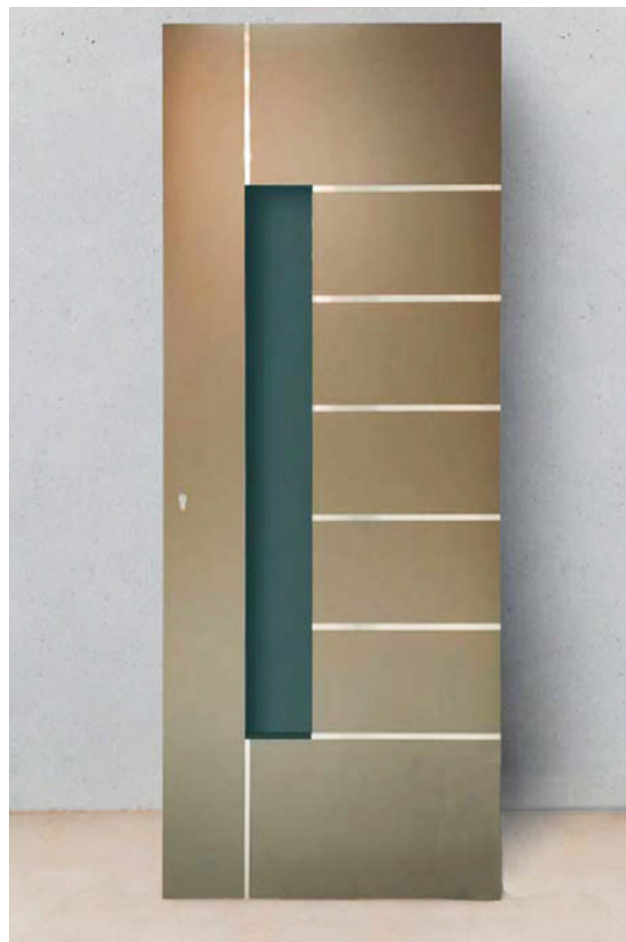

32

Door filling
Model: Vertical V12
Decor: basalt