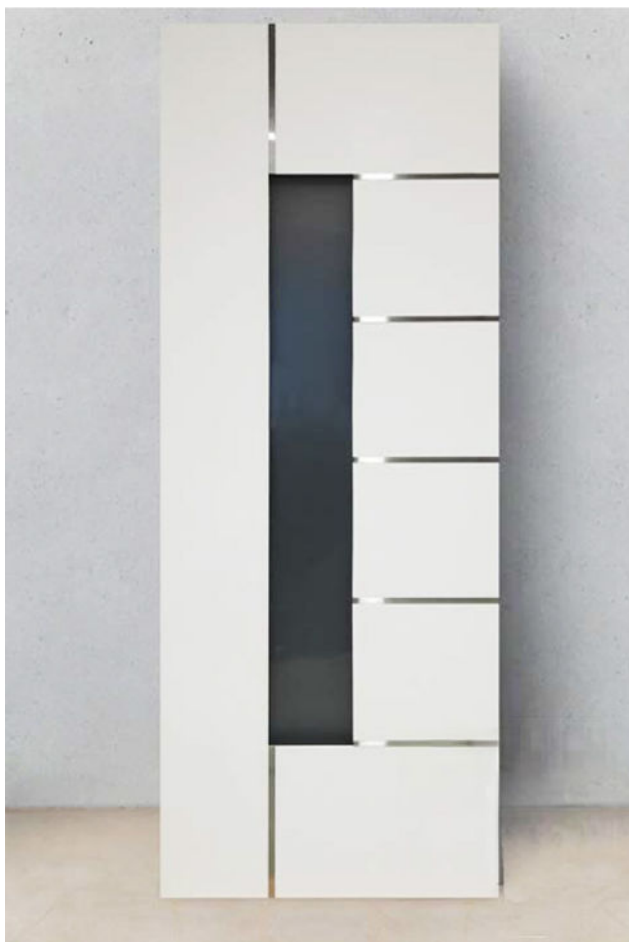

47

Door filling
Model: Vertical V31
Decor: white