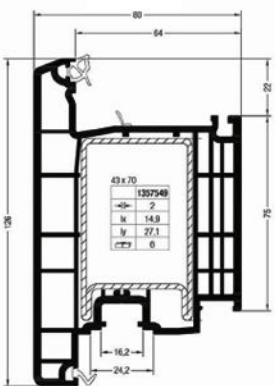

Threshold SYNEGO for Sash Z

Threshold SYNEGO for Sash T

Sash Z104 SYNEGO

Vertical cross section Sash Z104 threshold Z

Vertical cross section Sash T126 threshold T

Sash T126 SYNEGO

GENEO DOOR SYSTEM

Frame 72/86 GENE0