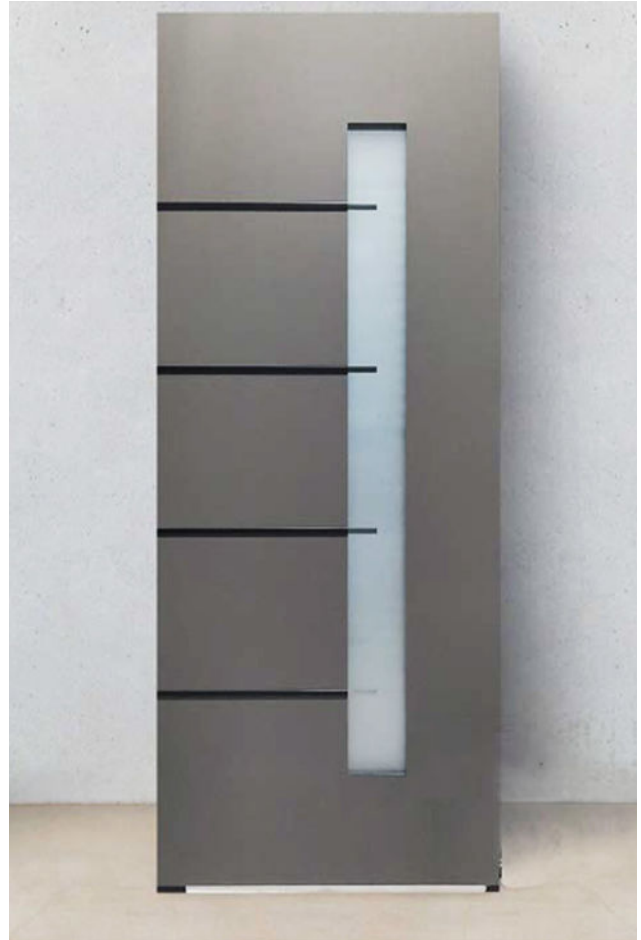

54

Door filling
Model: non-standard
Decor: quartz