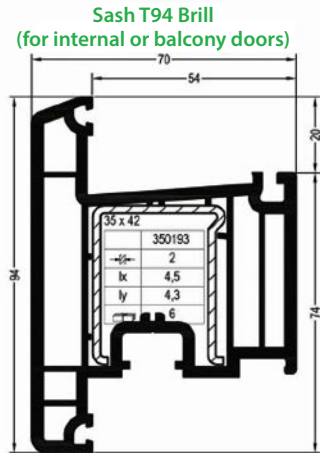

E-70 DOOR SYSTEM