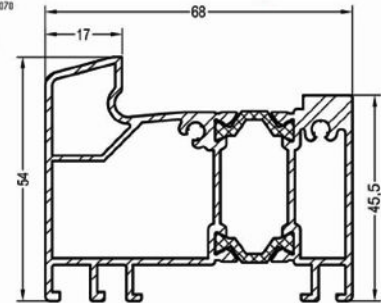

Threshold for new buildings 54mm