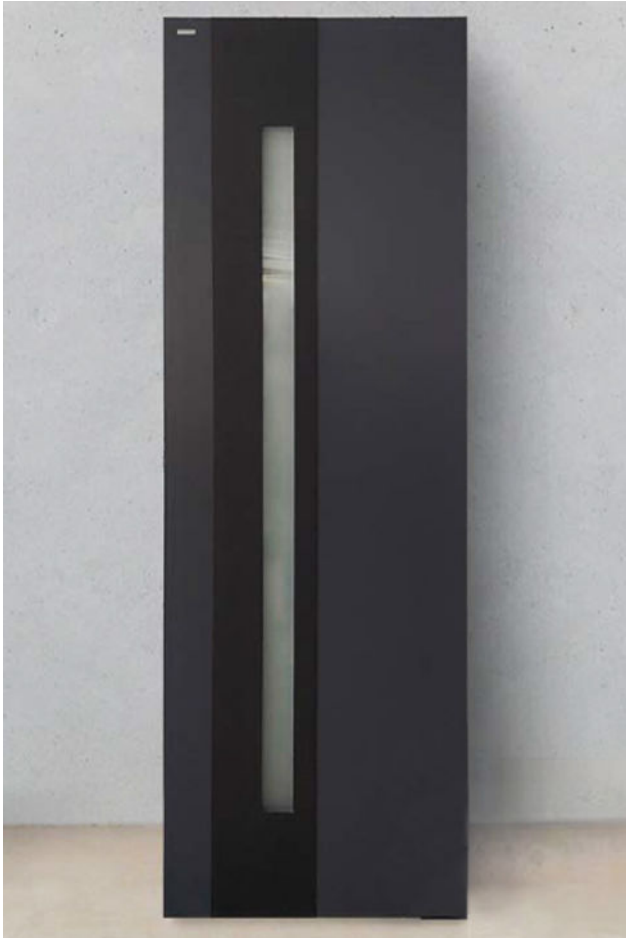

69

Door filling
Model: non-standard
Decor: anthracite/black inox