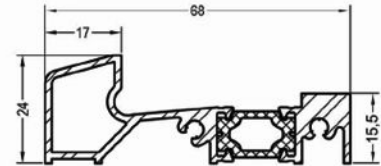

Threshold for renovation 24mm