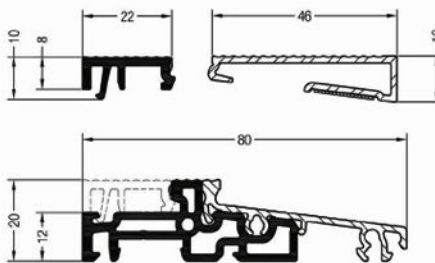

Vertical cross section
entrance door sash Z98 ED60
(inward opening)
threshold 24mm

E-70 DOOR SYSTEM

Vertical cross section entrance door Sash Z98 Brill
(inward opening)
threshold 24mm (54mm)

Vertical cross section entrance door Sash T118 Brill
(outward opening)
threshold 24mm (54mm)

Threshold for renovation 24mm

Threshold for new buildings 54mm

SYNEGO DOOR SYSTEM

Frame 72/80 SYNEGO MD

Sash Z84 SYNEGO (for internal or balcony doors)

Sash T106 SYNEGO (for internal or balcony doors)

Frame 82/80 SYNEGO MD

Threshold SYNEGO for Sash Z

Threshold SYNEGO for Sash T

Sash Z104 SYNEGO

Vertical cross section Sash Z104 threshold Z

Vertical cross section Sash T126 threshold T

Sash T126 SYNEGO

GENEO DOOR SYSTEM

Frame 72/86 GENE0