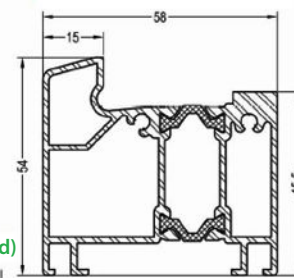

E-60 DOOR SYSTEM

Frame 68/60

Frame 76/60

Sash Z74 ED60
(for internal doors)

Sash T94 ED60
(for internal doors)

Reinforcement for frame 68/60

Reinforcement for frame 76/60

Weather strip

Door connection
(for doors without threshold)

Threshold for renovation 24mm
(installation on ready floor)

Threshold for new buildings 54mm
(installation on bonded screed)

Vertical cross section
entrance door sash T118 ED60
(outward opening)
threshold 54mm

Vertical cross section
entrance door sash Z98 ED60
(inward opening)
threshold 24mm

E-70 DOOR SYSTEM

Vertical cross section entrance door Sash Z98 Brill
(inward opening)
threshold 24mm (54mm)

Vertical cross section entrance door Sash T118 Brill
(outward opening)
threshold 24mm (54mm)