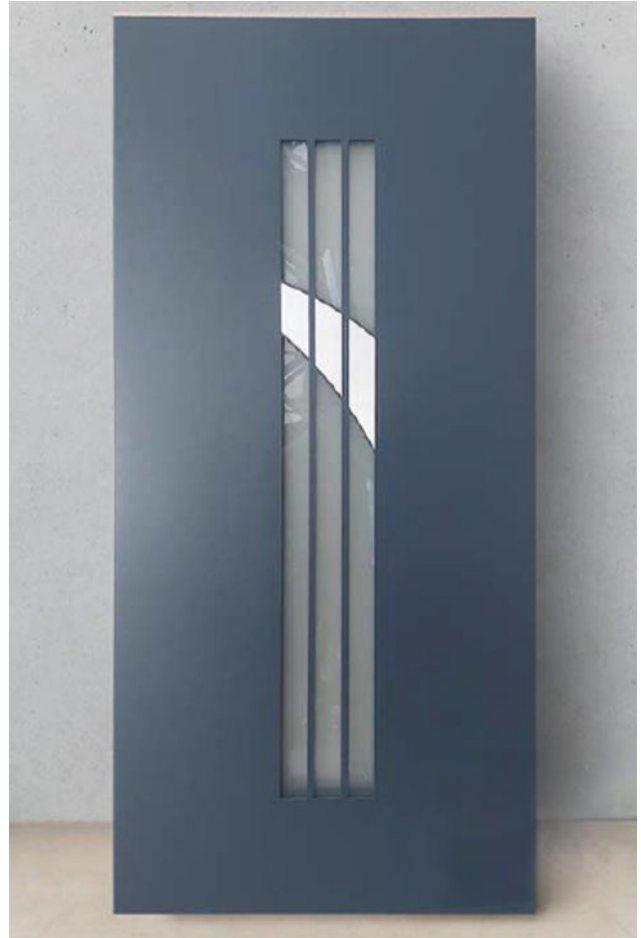

70

Door filling
Model: non-standard
Decor: basalt