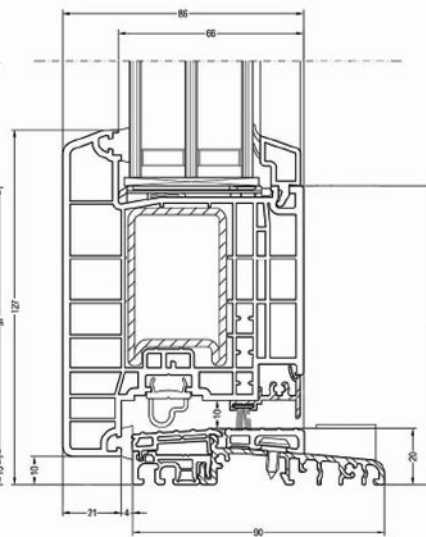

Vertical cross section
Sash T117, threshold T