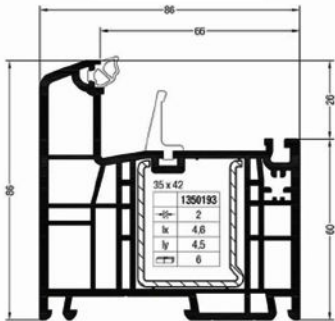

Frame 86/86 GENE0